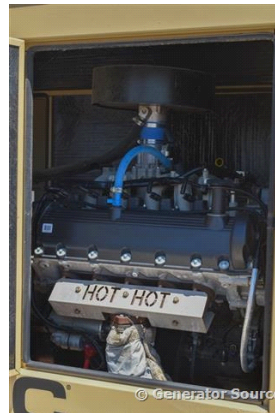

GENERATOR SOURCE

SALES · RENTALS · SERVICE

Generac - 70 kW - JUST ARRIVED

Generator Set Specs

Unit#: 88621

Manufacturer: Generac

Capacity: 70 kW

Rating:

Voltage: 242.8 Amps @
120/208 V (60 Hz, Three-Phase)

# of Leads: 12

Model#: 10304940100

Serial#: 2099859

Engine Specs

Mfr: Generac

Year: 2008

Hours: 0

Fuel: Natural Gas

Model#: WSG1068

Serial#: E182A

240608 1766071

Description: Generac 70 kW Natural Gas Generator Model: 10304940100 Serial# 2099859 Year 2008, 120/208 Volt, 3 Phase Weather Proof Enclosure

Additional Features: Weatherproof Enclosure, Auto Start/Stop, Safety Shut Down, 12 Volt Alternator, Dry Pack Air Cleaner, 300 Amp Circuit Breaker, Muffler, Tank Type Block Heater, Digital Generator Panel, Digital Engine Panel, Engine Mount Radiator.

Generator Dimensions: 131"L x 41"W x 57"H

Overall Weight: 6,000 lbs.

Price: Call us at 800-853-2073 for a quote

Generator Source thoroughly tests all of our products!

The pricing displayed on our website is subject to change based on deinstallation costs, installation requirements, rigging/disposal, and any other situational variables, but we do try to keep it as up to date as possible.