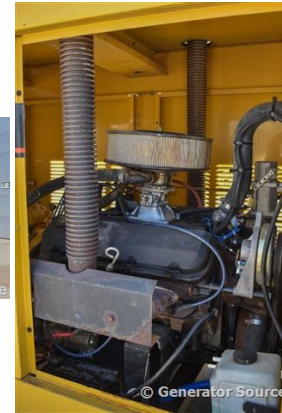

Additional Features: Weatherproof Enclosure, Auto Start/Stop, 12 Volt Alternator, Dry Pack Air Cleaner, 200 Amp Circuit Breaker, Muffler, Tank Type Block Heater, Standard Generator Panel, Standard Engine Panel, Engine Mount Radiator.

Generator Dimensions: 112"L x 41"W x 82"H

Overall Weight: 4,000 lbs.

Price: Call us at 800-853-2073 for a quote

© Generator Source

© Generator Source

© Generator Source

© Generator Source

© Generator Source