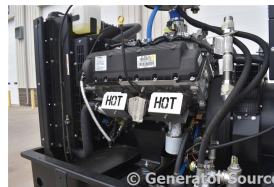

GENERATOR SOURCE

SALES · RENTALS · SERVICE

Generac - 48 kW - JUST ARRIVED

Generator Set Specs

Unit#: 88698

Manufacturer: Generac

Capacity: 48 kW

Rating:

Voltage: 200 Amps @ 120/240 V (60 Hz, Single-Phase)

of Leads: 4

Model#: 0065770

Serial#: 8753817

Engine Specs

Mfr: Generac

Year: 2014

Hours: 47

Fuel: Natural Gas

Model#: 8.6L

Serial#:

Description: Generac 48 kW Natural Gas Generator Model: 0065770 Serial# 8753817 Year 2014, 47 Hours, 120/240 Volt, Single Phase Open Skid Unit

Additional Features: Auto Start/Stop, Safety Shut Down, 12 Volt Alternator, Dry Pack Air Cleaner, 200 Amp Circuit Breaker, Muffler, Tank Type Block Heater, Digital Generator Panel, Digital Engine Panel, Engine Mount Radiator.

Generator Dimensions: 93"L x 40"W x 80"H

Overall Weight: 3,000 lbs.

Price: Call us at 800-853-2073 for a quote

Generator Source thoroughly tests all of our products!

The pricing displayed on our website is subject to change based on deinstallation costs, installation requirements, rigging/disposal, and any other situational variables, but we do try to keep it as up to date as possible.