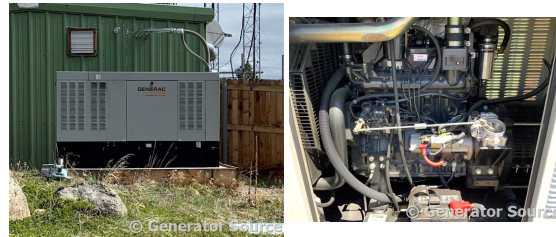

Overall Weight: 3,500 lbs.

Price: Call us at 800-853-2073 for a quote

Generator Source thoroughly tests all of our products!

The pricing displayed on our website is subject to change based on deinstallation costs, installation requirements, rigging/disposal, and any other situational variables, but we do try to keep it as up to date as possible.

Copyright © Generator Source. All Rights Reserved. Caterpillar, Detroit, Cummins, Perkins, SDMO, and all other brand names are trademarks of their individual prospective companies.

sales@generatorsource.com - generatorsource.com
303-659-2073 - 1-800-853-2073

FORMERLY
Diesel
SERVICE & SUPPLY