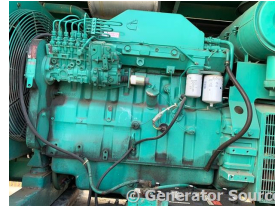

## Cummins - 150 kW - JUST ARRIVED - SALE PENDING

### Generator Set Specs

**Unit#:** 88694

**Manufacturer:** Cummins

**Capacity:** 150 kW

**Rating:**

**Voltage:** 521 Amps @ 120/208 V (60 Hz, Three-Phase)

**# of Leads:** 12

**Model#:** 150DGFA

### Engine Specs

**Mfr:** Cummins

**Year:** 1992

**Hours:** 753

**Fuel:** Diesel

**Model#:** 6CTA8.3-G

**Serial#:** 44768132

© Generator Source

© Generator Source

© Generator Source

**Description:** Cummins 150 kW Diesel Generator Model #: 150DGFA Serial #: G920475671 Year 1992, 753 Hours, 120/208 Volt, 3 Phase, Weatherproof Enclosure

**Additional Features:** Weatherproof Enclosure, Auto Start/Stop, 24 Volt Alternator, Dry Pack Air Cleaner, 600 Amp Circuit Breaker, Muffler, Tank Type Block Heater, Standard Generator Panel, Standard Engine Panel, Engine Mount Radiator, 500 Gallon Fuel Tank.