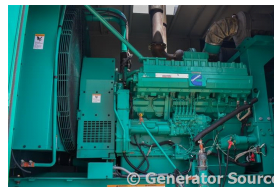

© Generator Source