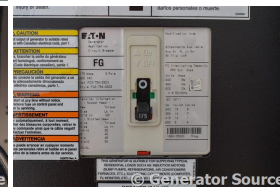

GENERATOR SOURCE

SALES · RENTALS · SERVICE

Generac - 35 kW NG - JUST ARRIVED

Generator Set Specs

Unit#: 88648

Manufacturer: Generac

Capacity: 35 kW

Rating:

Voltage: 145 Amps @ 120/240 V (60 Hz, Single-Phase)

of Leads: 4

Model#: G0071120

Serial#: 3002408652

Engine Specs

Mfr: Generac

Year: 2017

Hours: 16

Fuel: Natural Gas

Model#: 5.4L

Serial#:

Description: Generac 35 kW Natural Gas Generator Model: G0071120 Serial# 3002408652 Year 2017, 16 Hours, 120/240, Single Phase Weather Proof Enclosure

Additional Features: Weatherproof Enclosure, Auto Start/Stop, Safety Shut Down, 12 Volt Alternator, Dry Pack Air Cleaner, 175 Amp Circuit Breaker, Muffler, Tank Type Block Heater, Digital Generator Panel, Digital Engine Panel, Engine Mount Radiator.

Generator Dimensions: 95"L x 38"W x 62"H

Overall Weight: 3,500 lbs.

Price: Call us at 800-853-2073 for a quote

Generator Source thoroughly tests all of our products!

The pricing displayed on our website is subject to change based on deinstallation costs, installation requirements, rigging/disposal, and any other situational variables, but we do try to keep it as up to date as possible.