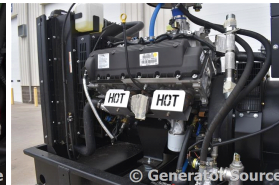

Copyright © Generator Source. All Rights Reserved. Caterpillar, Detroit, Cummins, Perkins, SDMO, and all other brand names are trademarks of their individual prospective companies.

sales@generatorsource.com - generatorsource.com
303-659-2073 - 1-800-853-2073

FORMERLY
Diesel
SERVICE & SUPPLY