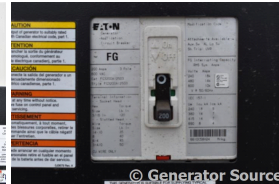

Copyright © Generator Source. All Rights Reserved. Caterpillar, Detroit, Cummins, Perkins, SDMO, and all other brand names are trademarks of their individual prospective companies.

sales@generatorsource.com - generatorsource.com
303-659-2073 - 1-800-853-2073

FORMERLY
Diesel
SERVICE & SUPPLY