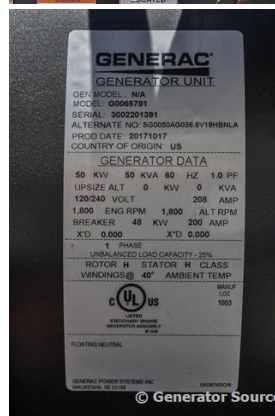

GENERATOR SOURCE

SALES · RENTALS · SERVICE

Generac - 50 kW - SOLD

Generator Set Specs

Unit#: 88653
Manufacturer: Generac
Capacity: 50 kW
Rating:
Voltage: 208 Amps @ 120/240 V (60 Hz, Single-Phase)
of Leads: 4
Model#: G0065791
Serial#: 3002201391

Engine Specs

Mfr: Generac
Year: 2017
Hours: 1
Fuel: Liquid Propane
Model#: 6.8L
Serial#:

Description: Generac 50 kW Vapor Propane Generator Model: G0065791 Serial# 3002201391 Year 2017, 29 Hours, 120/240, Single Phase Open Skid Unit

Generator Dimensions: 93"L x 40"W x 80"H
 Overall Weight: 2,500 lbs.

Price: Call us at 800-853-2073 for a quote

Generator Source thoroughly tests all of our products!

The pricing displayed on our website is subject to change based on deinstallation costs, installation requirements, rigging/disposal, and any other situational variables, but we do try to keep it as up to date as possible.