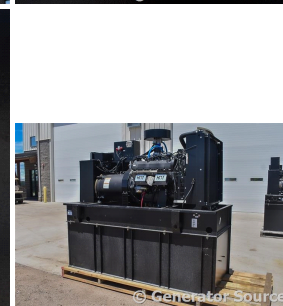

GENERATOR SOURCE

SALES · RENTALS · SERVICE

Generac - 50 kW - SOLD

Generator Set Specs

Unit#: 88653
Manufacturer: Generac
Capacity: 50 kW
Rating:
Voltage: 208 Amps @ 120/240 V (60 Hz, Single-Phase)
of Leads: 4
Model#: G0065791
Serial#: 3002201391

Engine Specs

Mfr: Generac
Year: 2017
Hours: 1
Fuel: Liquid Propane
Model#: 6.8L
Serial#:

Description: Generac 50 kW Vapor Propane Generator Model: G0065791 Serial# 3002201391 Year 2017, 29 Hours, 120/240, Single Phase Open Skid Unit

Generator Dimensions: 93"L x 40"W x 80"H
 Overall Weight: 2,500 lbs.

Price: Call us at 800-853-2073 for a quote

Generator Source thoroughly tests all of our products!

The pricing displayed on our website is subject to change based on deinstallation costs, installation requirements, rigging/disposal, and any other situational variables, but we do try to keep it as up to date as possible.