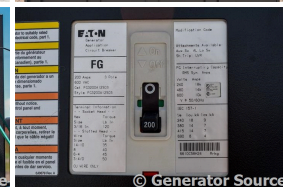

GENERATOR SOURCE

SALES · RENTALS · SERVICE

Generac - 50 kW - SOLD

Generator Set Specs

Unit#: 88653
Manufacturer: Generac
Capacity: 50 kW
Rating:
Voltage: 208 Amps @ 120/240 V (60 Hz, Single-Phase)
of Leads: 4
Model#: G0065791
Serial#: 3002201391

Engine Specs

Mfr: Generac
Year: 2017
Hours: 1
Fuel: Liquid Propane
Model#: 6.8L
Serial#:

Description: Generac 50 kW Vapor Propane Generator Model: G0065791 Serial# 3002201391 Year 2017, 29 Hours, 120/240, Single Phase Open Skid Unit

Generator Dimensions: 93"L x 40"W x 80"H
 Overall Weight: 2,500 lbs.

Price: Call us at 800-853-2073 for a quote

Generator Source thoroughly tests all of our products!

The pricing displayed on our website is subject to change based on deinstallation costs, installation requirements, rigging/disposal, and any other situational variables, but we do try to keep it as up to date as possible.