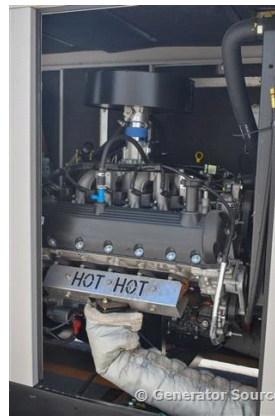

GENERATOR SOURCE

SALES · RENTALS · SERVICE

Siemens - 130 kW - JUST ARRIVED

Generator Set Specs

Unit#: 88641
Manufacturer: Siemens
Capacity: 130 kW
Rating:
Voltage: 451 Amps @ 120/208 V (60 Hz, Three-Phase)
# of Leads: 12
Model#: ST13068GNSN
Serial#: 5317080

Engine Specs

Mfr: Siemens
Year: 2008
Hours: 0
Fuel: Natural Gas
Model#: 6.8L
Serial#: E172A
081208 3430183

Description: Siemens 130 kW Natural Gas Generator Model: ST13068GNSN Serial# 5317080 Year 2008, 120/208 Volt, 3 Phase Weather Proof Enclosure

Additional Features: Weatherproof Enclosure, Auto Start/Stop, Safety Shut Down, 12 Volt Alternator, Dry Pack Air Cleaner, 500 Amp Circuit Breaker, Muffler, Tank Type Block Heater, Digital Generator Panel, Digital Engine Panel, Engine Mount Radiator.

Generator Dimensions: 116"L x 37"W x 58"H
Overall Weight: 6,000 lbs.

Price: Call us at 800-853-2073 for a quote

Generator Source thoroughly tests all of our products!

The pricing displayed on our website is subject to change based on deinstallation costs, installation requirements, rigging/disposal, and any other situational variables, but we do try to keep it as up to date as possible.

Copyright © Generator Source. All Rights Reserved. Caterpillar, Detroit, Cummins, Perkins, SDMO, and all other brand names are trademarks of their individual prospective companies.

sales@generatorsource.com - generatorsource.com
303-659-2073 - 1-800-853-2073

FORMERLY
Diesel
SERVICE & SUPPLY