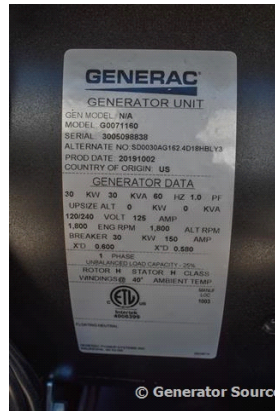

GENERATOR SOURCE

SALES · RENTALS · SERVICE

Generac - 30 kW - JUST ARRIVED

Generator Set Specs

Unit#: 88620
Manufacturer: Generac
Capacity: 30 kW
Rating:
Voltage: 150 Amps @ 120/240 V (60 Hz, Single-Phase)
of Leads: 4
Model#: G0071160
Serial#: 3005098838

Engine Specs

Mfr: Generac
Year: 2019
Hours: 15
Fuel: Diesel
Model#: A2400T-GEN1
Serial#: TR4500127

Description: Generac 30 kW Diesel Generator Model: G0071160 Serial# 3005098838 Year 2019, 15 Hours, 120/240, Single Phase Weather Proof Enclosure

Additional Features: Weatherproof Enclosure, Auto Start/Stop, Safety Shut Down, 12 Volt Alternator, Dry Pack Air Cleaner, 150 Amp Circuit Breaker, Muffler, Tank Type Block Heater, Digital Generator Panel, Digital Engine Panel, Engine Mount Radiator, 190 Gallon Fuel Tank.

Generator Dimensions: 107"L x 37"W x 91"H
 Overall Weight: 3,500 lbs.

Price: Call us at 800-853-2073 for a quote

Generator Source thoroughly tests all of our products!

The pricing displayed on our website is subject to change based on deinstallation costs, installation requirements, rigging/disposal, and any other situational variables, but we do try to keep it as up to date as possible.