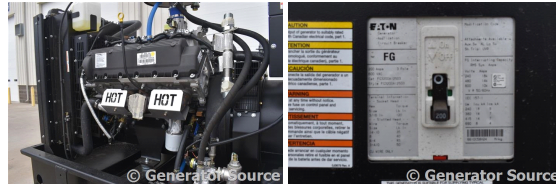

GENERATOR SOURCE

SALES · RENTALS · SERVICE

Generac - 48 kW - JUST ARRIVED

Generator Set Specs

Unit#: 88616
Manufacturer: Generac
Capacity: 48 kW
Rating:
Voltage: 200 Amps @ 120/240 V (60 Hz, Single-Phase)
# of Leads: 4
Model#: 0065790
Serial#: 8753816

Engine Specs

Mfr: Generac
Year: 2014
Hours: 60
Fuel: Liquid Propane
Model#: 6.8L
Serial#:

Description: Generac 48 kW Vapor Propane Generator Model: 0065790 Serial# 8753816 Year 2014, 60 Hours, 120/240 Volt, Single Phase Open Skid Unit

Additional Features: Auto Start/Stop, Safety Shut Down, 12 Volt Alternator, Dry Pack Air Cleaner, 200 Amp Circuit Breaker, Muffler, Tank Type Block Heater, Digital Generator Panel, Digital Engine Panel, Engine Mount Radiator.

Generator Dimensions: 93"L x 40"W x 80"H
Overall Weight: 4,927 lbs.

Price: Call us at 800-853-2073 for a quote

Generator Source thoroughly tests all of our products!

The pricing displayed on our website is subject to change based on deinstallation costs, installation requirements, rigging/disposal, and any other situational variables, but we do try to keep it as up to date as possible.

Copyright © Generator Source. All Rights Reserved. Caterpillar, Detroit, Cummins, Perkins, SDMO, and all other brand names are trademarks of their individual prospective companies.

sales@generatorsource.com - generatorsource.com
303-659-2073 - 1-800-853-2073

FORMERLY
Diesel
SERVICE & SUPPLY