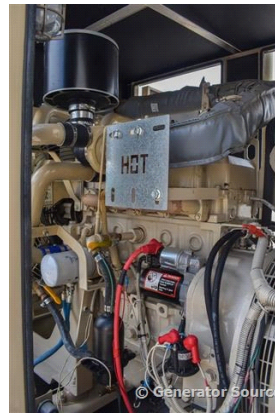

GENERATOR SOURCE

SALES · RENTALS · SERVICE

Katolight - 50 kW - SOLD

Generator Set Specs

Unit#: 88663
Manufacturer: Katolight
Capacity: 50 kW
Rating:
Voltage: 208 Amps @ 120/240 V (60 Hz, Single-Phase)
of Leads: 4
Model#: D6OFDJ4T2
Serial#: 144657-0407

Engine Specs

Mfr: Katolight
Year: 2007
Hours: 199
Fuel: Diesel
Model#: 503OHF270
Serial#: PE503OH123895

Description: Katolight 50 kW Portable Diesel Generator Model: D6OFDJ4T2 Serial# 144657-0407 199 Hours, 120/240 Volt, Single Phase Sound Attenuated Enclosure on Trailer

Additional Features: Trailer-Mounted w/ Enclosure, Auto Start/Stop, Safety Shut Down, 12 Volt Alternator, Dry Pack Air Cleaner, 200 Amp Circuit Breaker, Muffler, Tank Type Block Heater, Analog and Digital Generator Panel, Analog and Digital Engine Panel, Engine Mount Radiator, 200 Gallon Fuel Tank.