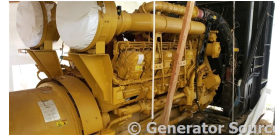

GENERATOR SOURCE

SALES · RENTALS · SERVICE

Caterpillar - 1500 kW - COMING SOON

Generator Set Specs

Unit#: 88658

Manufacturer: Caterpillar

Capacity: 1500 kW

Rating:

Voltage: @ 4160 V (60 Hz, Three-Phase)

of Leads:

Model#: 3512C

Serial#:

Engine Specs

Mfr: Caterpillar

Year: 2008

Hours: 0

Fuel: Diesel

Model#:

Serial#:

Description: Caterpillar 1500 kW Diesel Generator Model #: 3512 C Year 2008, 4160 Volt, 3 Phase, Open Skid Mounted

Additional Features:

Overall Weight: 0 lbs.

Price: Call us at 800-853-2073 for a quote