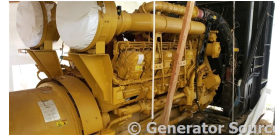

GENERATOR SOURCE

SALES · RENTALS · SERVICE

Caterpillar - 1500 kW - COMING SOON

Generator Set Specs

Unit#: 88659

Manufacturer: Caterpillar

Capacity: 1500 kW

Rating:

Voltage: @ 4160 V (60 Hz,
Three-Phase)

of Leads:

Model#: 3512C

Serial#:

Engine Specs

Mfr: Caterpillar

Year: 2008

Hours: 0

Fuel: Diesel

Model#:

Serial#:

Description: Caterpillar 1500 kW Diesel Generator
Model #: 3512 C Year 2008, 4160 Volt, 3 Phase, Open
Skid Mounted

Additional Features:

Overall Weight: 0 lbs.

Price: Call us at 800-853-2073 for a quote