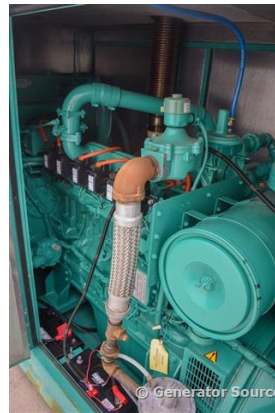

GENERATOR SOURCE

SALES · RENTALS · SERVICE

Cummins - 175 kW - JUST ARRIVED

Generator Set Specs

Unit#: 88609

Manufacturer: Cummins

Capacity: 175 kW

Rating:

Voltage: 608 Amps @ 120/208 V (60 Hz, Three-Phase)

of Leads: 12

Model#:

Serial#: M08631346801

Engine Specs

Mfr: Cummins

Year: 2008

Hours: 226

Fuel: Natural Gas

Model#: GTA8.3G3

Serial#: 46925409

Description: Cummins 175 kW Natural Gas Generator Serial #: M08631346801 Year 2008, 226 Hours, 120/208 Volt, 3 Phase, Enclosed

Additional Features: Full Enclosure, Auto Start/Stop, Safety Shut Down, 24 Volt Alternator, Dry Pack Air Cleaner, 400 Amp Circuit Breaker, Muffler, Tank Type Block Heater, Digital Generator Panel, Digital Engine Panel, Engine Mount Radiator.

Generator Dimensions: 167"L x 41"W x 88"H

Overall Weight: 8,500 lbs.

Price: Call us at 800-853-2073 for a quote

Generator Source thoroughly tests all of our products!

The pricing displayed on our website is subject to change based on deinstallation costs, installation requirements, rigging/disposal, and any other situational variables, but we do try to keep it as up to date as possible.