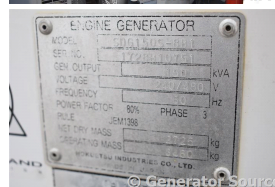

Copyright © Generator Source. All Rights Reserved. Caterpillar, Detroit, Cummins, Perkins, SDMO, and all other brand names are trademarks of their individual prospective companies.

sales@generatorsource.com - generatorsource.com
303-659-2073 - 1-800-853-2073

FORMERLY
Diesel
SERVICE & SUPPLY