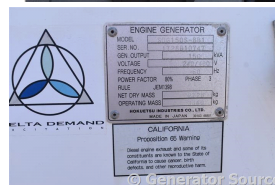

GENERATOR SOURCE

SALES · RENTALS · SERVICE

PowerPro - 120 kW - SOLD

Generator Set Specs

Unit#: 88606
Manufacturer: PowerPro
Capacity: 120 kW
Rating:
Voltage: 180 Amps @ 277/480 V (60 Hz, Voltage Selector Switch)
of Leads: 12
Model#: SDG150S-8B1
Serial#: 1728B10747

Engine Specs

Mfr: PowerPro
Year: 2014
Hours: 1527
Fuel: Diesel
Model#: BH-6HK1X
Serial#: 583987

Description: PowerPro 120 kW Portable Diesel Generator Model #: SDG150S-8B1 Serial# 1728B10747 Year 2014, 1527 Hours, 277/480 3 Phase Enclosed Trailer

Additional Features: Trailer-Mounted w/ Enclosure, Auto Start/Stop, Safety Shut Down, 24 Volt Alternator, Dry Pack Air Cleaner, 400 Amp Circuit Breaker, Muffler, Standard Generator Panel, Standard Engine Panel, Engine Mount Radiator, 215 Gallon Fuel Tank.

Generator Dimensions: 200"L x 80"W x 87"H
 Overall Weight: 7,700 lbs.

Price: Call us at 800-853-2073 for a quote

Generator Source thoroughly tests all of our products!

The pricing displayed on our website is subject to change based on deinstallation costs, installation requirements, rigging/disposal, and any other situational variables, but we do try to keep it as up to date as possible.