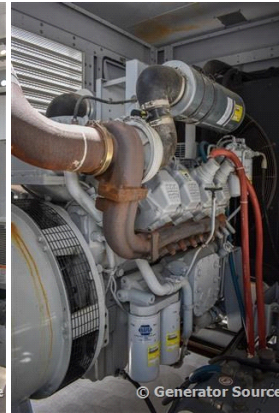

GENERATOR SOURCE

SALES · RENTALS · SERVICE

Detroit - 500 kW

Generator Set Specs

Unit#: 88601

Manufacturer: Detroit

Capacity: 500 kW

Rating:

Voltage: @ 277/480 V (60 Hz,

Three-Phase)

# of Leads:

Model#: 500DS4

Serial#: 0765039

Engine Specs

Mfr: Detroit Diesel

Year: 2003

Hours: 624

Fuel: Diesel

Model#: R0837K36

Serial#: 5312002002

Description: Detroit Diesel 500 kW Generator Model: 500DS4 Serial# 0765039 Year 2003, 624 Hours, 277/480, 3 Phase Weather Proof Enclosure

Additional Features: Weatherproof Enclosure.

Overall Weight: 18,200 lbs.

Price: Call us at 800-853-2073 for a quote

Generator Source thoroughly tests all of our products!

The pricing displayed on our website is subject to change based on deinstallation costs, installation requirements, rigging/disposal, and any other situational variables, but we do try to keep it as up to date as possible.

Copyright © Generator Source. All Rights Reserved. Caterpillar, Detroit, Cummins, Perkins, SDMO, and all other brand names are trademarks of their individual prospective companies.

sales@generatorsource.com - generatorsource.com
303-659-2073 - 1-800-853-2073

FORMERLY
Diesel
SERVICE & SUPPLY