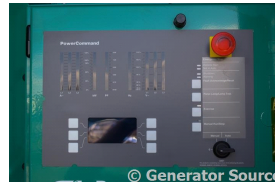

© Generator Source