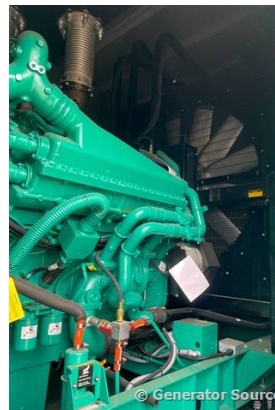

GENERATOR SOURCE

SALES · RENTALS · SERVICE

Cummins - 1500 kW - BRAND NEW - JUST ARRIVED - SOLD

Generator Set Specs

Unit#: 71171

Manufacturer: Cummins

Capacity: 1500 kW

Rating:

Voltage: 2255 Amps @ 277/480 V (60 Hz, Three-Phase)

of Leads: 6

Model#: DQGAB-2012350

Serial#: C200745674

Engine Specs

Mfr: Cummins

Year: 2020

Hours: 0

Fuel: Diesel

Model#: QSK50-G4

Serial#: 33219832

Description: Brand New Cummins 1500 kW Diesel Generator Model: DQGAB-2012350 Serial# C200745674 Year 2020, Zero Hours, 277/480 Volt, 3 Phase, Sound Attenuated Enclosure **2 Year, 1000 Hour Limited Factory Warranty**

Generator Dimensions: 432"L x 126"W x 154"H
Overall Weight: 55,000 lbs.

Price: Call us at 800-853-2073 for a quote

© Generator Source

© Generator Source

© Generator Source

© Generator Source

© Generator Source