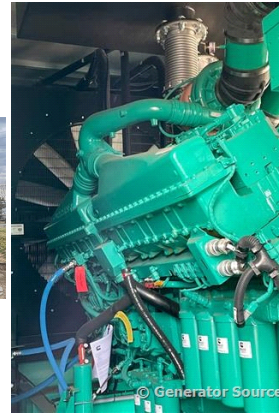

GENERATOR SOURCE

SALES · RENTALS · SERVICE

Cummins - 1500 kW - BRAND NEW - JUST ARRIVED - SOLD

Generator Set Specs

Unit#: 71171

Manufacturer: Cummins

Capacity: 1500 kW

Rating:

Voltage: 2255 Amps @ 277/480 V (60 Hz, Three-Phase)

of Leads: 6

Model#: DQGAB-2012350

Serial#: C200745674

Engine Specs

Mfr: Cummins

Year: 2020

Hours: 0

Fuel: Diesel

Model#: QSK50-G4

Serial#: 33219832

Description: Brand New Cummins 1500 kW Diesel Generator Model: DQGAB-2012350 Serial# C200745674 Year 2020, Zero Hours, 277/480 Volt, 3 Phase, Sound Attenuated Enclosure **2 Year, 1000 Hour Limited Factory Warranty**

Generator Dimensions: 432"L x 126"W x 154"H
Overall Weight: 55,000 lbs.

Price: Call us at 800-853-2073 for a quote

© Generator Source

© Generator Source

© Generator Source

© Generator Source

© Generator Source