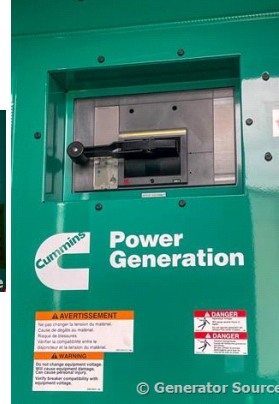

GENERATOR SOURCE

SALES · RENTALS · SERVICE

Cummins - 1500 kW - BRAND NEW - JUST ARRIVED - SOLD

Generator Set Specs

Unit#: 71171

Manufacturer: Cummins

Capacity: 1500 kW

Rating:

Voltage: 2255 Amps @ 277/480 V (60 Hz, Three-Phase)

of Leads: 6

Model#: DQGAB-2012350

Serial#: C200745674

Engine Specs

Mfr: Cummins

Year: 2020

Hours: 0

Fuel: Diesel

Model#: QSK50-G4

Serial#: 33219832

Description: Brand New Cummins 1500 kW Diesel Generator Model: DQGAB-2012350 Serial# C200745674 Year 2020, Zero Hours, 277/480 Volt, 3 Phase, Sound Attenuated Enclosure **2 Year, 1000 Hour Limited Factory Warranty**

Generator Dimensions: 432"L x 126"W x 154"H
Overall Weight: 55,000 lbs.

Price: Call us at 800-853-2073 for a quote

© Generator Source

© Generator Source

© Generator Source

© Generator Source

© Generator Source