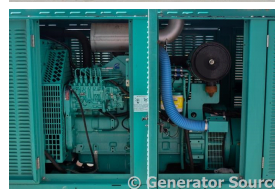

Copyright © Generator Source. All Rights Reserved. Caterpillar, Detroit, Cummins, Perkins, SDMO, and all other brand names are trademarks of their individual prospective companies.

sales@generatorsource.com - generatorsource.com
303-659-2073 - 1-800-853-2073

FORMERLY
Diesel
SERVICE & SUPPLY