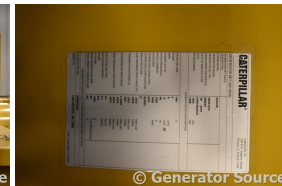

### Engine Specs

**Mfr:** Caterpillar

**Year:** 2018

**Hours:** 1

**Fuel:** Natural Gas

**Model#:** G3516B

**Serial#:** ZBC01015

**Description:** NEW SURPLUS Caterpillar 1300 kW Continuous NG Generator Model #: SR4B Serial #: 5WN03384 Year 2018, 277/480 Volt, 3 Phase, 6 Wire, Factory Warranty Until 2023

Generator Dimensions: 188"L x 59"W x 98"H

Overall Weight: 0 lbs.

**Price:** Call us at 800-853-2073 for a quote

**Generator Source thoroughly tests all of our products!**

The pricing displayed on our website is subject to change based on deinstallation costs, installation requirements, rigging/disposal, and any other situational variables, but we do try to keep it as up to date as possible.