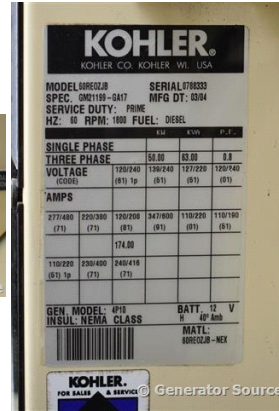

GENERATOR SOURCE

SALES · RENTALS · SERVICE

Kohler - 50 kW - SOLD

Generator Set Specs

Unit#: 88554
Manufacturer: Kohler
Capacity: 50 kW
Rating:
Voltage: 174 Amps @ ROTARY SWITCH V (60 Hz)
of Leads: 12
Model#: 60REOZJB
Serial#: 0788333

Engine Specs

Mfr: Kohler
Year: 2004
Hours: 595
Fuel: Diesel
Model#: 4045TF270
Serial#:
 PE4045T328728

Description: Kohler 50 kW Diesel Generator Model #: 60REOZJB, Serial #: 0788333, Year 2004, 595 Hours, Rotary Switch, Sound Attenuated Enclosure on Trailer

Additional Features: Trailer-Mounted Sound Attenuated Enclosure, Auto Start/Stop, Safety Shut Down, 12 Volt Volt Alternator, Dry Pack Air Cleaner, 250 Amp Circuit Breaker, Muffler, Tank Type Block Heater, Digital Generator Panel, Digital Engine Panel, Engine Mount Radiator.

Generator Dimensions: 149"L x 73"W x 96"H
 Overall Weight: 6,500 lbs.

Price: Call us at 800-853-2073 for a quote

Generator Source thoroughly tests all of our products!

The pricing displayed on our website is subject to change based on deinstallation costs, installation requirements, rigging/disposal, and any other situational variables, but we do try to keep it as up to date as possible.