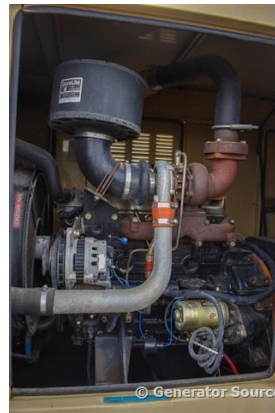

### Generator Set Specs

**Unit#:** 88550  
**Manufacturer:** Generac  
**Capacity:** 50 kW  
**Rating:**  
**Voltage:** @ 120/240 V (60 Hz, Single-Phase)  
**# of Leads:** 4  
**Model#:** 20A010315  
**Serial#:** 2055562

### Engine Specs

**Mfr:** Generac  
**Year:** 2000  
**Hours:** 6  
**Fuel:** Diesel  
**Model#:** DB33A  
**Serial#:**  
EBMOA000064

**Description:** Generac 50 kW Diesel Generator Model #: 20A010315 Serial #: 2055562 Year 2000, 6 Hours, 120/240 Single Phase, Sound Attenuated Enclosure on Trailer

**Additional Features:** Trailer-Mounted Sound Attenuated Enclosure, Safety Shut Down, 24 Volt Volt Alternator, 250 Amp Circuit Breaker, Muffler, Analog and Digital Generator Panel, Digital Engine Panel, Engine Mount Radiator.

Generator Dimensions: 174"L x 76"W x 88"H  
Overall Weight: 6,500 lbs.

**Price:** Call us at 800-853-2073 for a quote

**Generator Source thoroughly tests all of our products!**

The pricing displayed on our website is subject to change based on deinstallation costs, installation requirements, rigging/disposal, and any other situational variables, but we do try to keep it as up to date as possible.