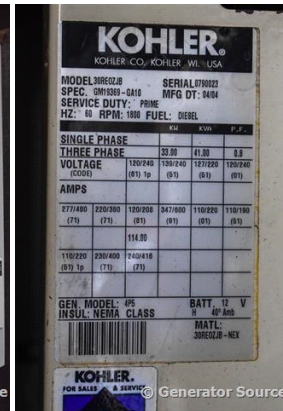

GENERATOR SOURCE

SALES · RENTALS · SERVICE

Kohler - 33 kW - JUST ARRIVED

Generator Set Specs

Unit#: 88547
Manufacturer: Kohler
Capacity: 33 kW
Rating:
Voltage: 114 Amps @ ROTARY SWITCH V (60 Hz)
of Leads: 12
Model#: 30REOZJB
Serial#: 0790023

Engine Specs

Mfr: Kohler
Year: 2004
Hours: 0
Fuel: Diesel
Model#: 3029TF270
Serial#:
 PE3029T337768

Description: Kohler 33 kW Diesel Generator Model #: 30REOZJB Serial #: 0790023 Year 2004, Hours, Rotary Switch, Sound Attenuated Enclosure on Trailer

Additional Features: Trailer-Mounted Sound Attenuated Enclosure, Auto Start/Stop, Safety Shut Down, 12 Volt Volt Alternator, Dry Pack Air Cleaner, 150 Amp Circuit Breaker, Muffler, Tank Type Block Heater, Digital Generator Panel, Digital Engine Panel, Engine Mount Radiator.

Generator Dimensions: 149"L x 73"W x 96"H
 Overall Weight: 6,000 lbs.

Price: Call us at 800-853-2073 for a quote

Generator Source thoroughly tests all of our products!

The pricing displayed on our website is subject to change based on deinstallation costs, installation requirements, rigging/disposal, and any other situational variables, but we do try to keep it as up to date as possible.