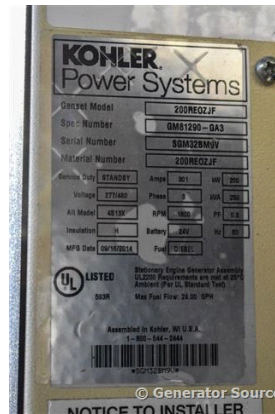

GENERATOR SOURCE

SALES · RENTALS · SERVICE

Kohler - 200 kW

Generator Set Specs

Unit#: 88528
Manufacturer: Kohler
Capacity: 200 kW
Rating:
Voltage: 301 Amps @ 277/480 V (60 Hz, Three-Phase)
# of Leads: 12
Model#: 200REOZJF
Serial#: SGM32BM9V

Engine Specs

Mfr: Kohler
Year: 2014
Hours: 176
Fuel: Diesel
Model#: 6068HFG85
Serial#: PE6068L952508

Description: Kohler 200 kW Diesel Generator Model #: 200REOZJF Serial#: SGM32BM9V Year 2014, 175 Hours, 277/480 Three Phase Weatherproof Enclosure

Additional Features: Weatherproof Enclosure, Auto Start/Stop, Safety Shut Down, 12 Volt Volt Alternator, Dry Pack Air Cleaner, 250 Amp Circuit Breaker, Muffler, Tank Type Block Heater, Digital Generator Panel, Digital Engine Panel, Engine Mount Radiator, 1118 Gallon Fuel Tank.

Generator Dimensions: 226"L x 52"W x 116"H
Overall Weight: 12,000 lbs.

Price: Call us at 800-853-2073 for a quote

Generator Source thoroughly tests all of our products!

The pricing displayed on our website is subject to change based on deinstallation costs, installation requirements, rigging/disposal, and any other situational variables, but we do try to keep it as up to date as possible.

Copyright © Generator Source. All Rights Reserved. Caterpillar, Detroit, Cummins, Perkins, SDMO, and all other brand names are trademarks of their individual prospective companies.

sales@generatorsource.com - generatorsource.com
303-659-2073 - 1-800-853-2073