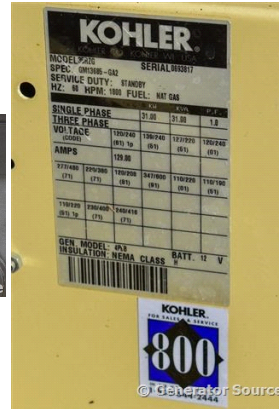

© Generator Source

© Generator Source

© Generator Source

© Generator Source

Generator Source thoroughly tests all of our products!

The pricing displayed on our website is subject to change based on deinstallation costs, installation requirements, rigging/disposal, and any other situational variables, but we do try to keep it as up to date as possible.

Copyright © Generator Source. All Rights Reserved. Caterpillar, Detroit, Cummins, Perkins, SDMO, and all other brand names are trademarks of their individual prospective companies.

sales@generatorsource.com - generatorsource.com
303-659-2073 - 1-800-853-2073