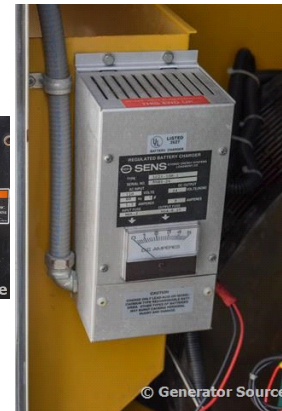

Voltage: 601@240v Amps @
120/208 V (60 Hz, Three-Phase)

of Leads: 12

Model#: MTG42

Serial#: BT10J739

Engine Specs

Mfr: Elliott Magnatek

Year: 2000

Hours: 180

Fuel: Diesel

Model#:

TWO740GE

Serial#: 2071119023

Description: Elliott Magnatek 200 kW Diesel Generator Serial #: BT10J739 Year 2000, 180 Hours **Available with Zenith 600 Amp ATS - Ask for Details**

Additional Features: Weatherproof Enclosure, Auto Start/Stop, 24v Volt Alternator, Dry pack Air Cleaner, Muffler, Tank Type Block Heater, Digital Generator Panel, Digital Engine Panel, Engine Mount Radiator.

Generator Dimensions: 122"L x 52"W x 95"H

Overall Weight: 12,000 lbs.

Price: Call us at 800-853-2073 for a quote

Generator Source thoroughly tests all of our products!

The pricing displayed on our website is subject to change based on deinstallation costs, installation requirements, rigging/disposal, and any other situational variables, but we do try to keep it as up to date as possible.