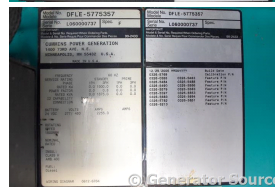

GENERATOR SOURCE

SALES · RENTALS · SERVICE

Cummins - 1500 kW

Generator Set Specs

Unit#: 88518

Manufacturer: Cummins

Capacity: 1500 kW

Rating:

Voltage: 2255.3@480V Amps @
277/480 V (60 Hz, Three-Phase)

of Leads: 6

Model#: DFLE5775357

Serial#: L060000737

Engine Specs

Mfr: Cummins

Year: 2006

Hours: 219

Fuel: Diesel

Model#: KTA50G9

Serial#: 25316531

Description: Cummins 1500 kW Diesel Generator Model #: DFLE5775357 Serial #: L060000737 Year 2006, 219 Hours, 277/480 Volt, 3 Phase, Sound Attenuated Enclosure

Generator Dimensions: 311"L x 109"W x 144"H

Overall Weight: 45,000 lbs.

Price: Call us at 800-853-2073 for a quote

Generator Source thoroughly tests all of our products!

The pricing displayed on our website is subject to change based on deinstallation costs, installation requirements, rigging/disposal, and any other situational variables, but we do try to keep it as up to date as possible.