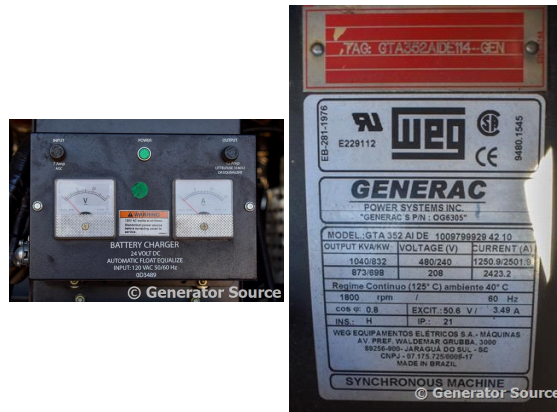

GENERATOR SOURCE

SALES · RENTALS · SERVICE

Generac - 600 kW

Generator Set Specs

Unit#: 88507
Manufacturer: Generac
Capacity: 600 kW
Rating: Standby
Voltage: 902@480v Amps @ 277/480 V (60 Hz, Three-Phase)
# of Leads: 12
Model#: 12465220100
Serial#: 2108505

Engine Specs

Mfr: Generac
Year: 2010
Hours: 810
Fuel:
Model#: P222FE
Serial#: 001717EUYOB

Description: Generac 600 kW Dual Fuel Generator Model #: 12465220100 Serial #: 2108505 Year 2010, 810 Hours, 277/480 Volt, 3 Phase, Sound Attenuated Enclosure

Additional Features: Sound Attenuated Enclosure, Auto Start/Stop, Safety Shut Down, 24v Volt Alternator, Dry pack Air Cleaner, 1000 Amp Circuit Breaker, Engine-Mounted Muffler, Tank Type Block Heater, Digital Generator Panel, Digital Engine Panel, Engine Mount Radiator, 3000 Gallon Fuel Tank.

Generator Dimensions: 149"L x 63"W x 80"H
Overall Dimensions: 329"L x 102"W x 129"H
Overall Weight: 18,000 lbs.

Price: Call us at 800-853-2073 for a quote

Generator Source thoroughly tests all of our products!

The pricing displayed on our website is subject to change based on deinstallation costs, installation requirements, rigging/disposal, and any other situational variables, but we do try to keep it as up to date as possible.

Copyright © Generator Source. All Rights Reserved. Caterpillar, Detroit, Cummins, Perkins, SDMO, and all other brand names are trademarks of their individual prospective companies.

sales@generatorsource.com - generatorsource.com
303-659-2073 - 1-800-853-2073

FORMERLY
Diesel
SERVICE & SUPPLY