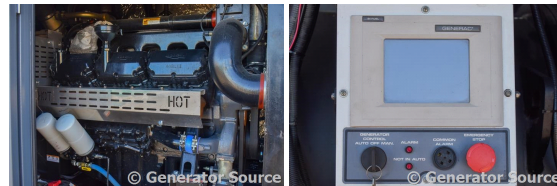

GENERATOR SOURCE

SALES · RENTALS · SERVICE

Generac - 600 kW

Generator Set Specs

Unit#: 88507
Manufacturer: Generac
Capacity: 600 kW
Rating: Standby
Voltage: 902@480v Amps @ 277/480 V (60 Hz, Three-Phase)
# of Leads: 12
Model#: 12465220100
Serial#: 2108505

Engine Specs

Mfr: Generac
Year: 2010
Hours: 810
Fuel:
Model#: P222FE
Serial#: 001717EUYOB

Description: Generac 600 kW Dual Fuel Generator Model #: 12465220100 Serial #: 2108505 Year 2010, 810 Hours, 277/480 Volt, 3 Phase, Sound Attenuated Enclosure

Additional Features: Sound Attenuated Enclosure, Auto Start/Stop, Safety Shut Down, 24v Volt Alternator, Dry pack Air Cleaner, 1000 Amp Circuit Breaker, Engine-Mounted Muffler, Tank Type Block Heater, Digital Generator Panel, Digital Engine Panel, Engine Mount Radiator, 3000 Gallon Fuel Tank.

Generator Dimensions: 149"L x 63"W x 80"H
Overall Dimensions: 329"L x 102"W x 129"H
Overall Weight: 18,000 lbs.

Price: Call us at 800-853-2073 for a quote

Generator Source thoroughly tests all of our products!

The pricing displayed on our website is subject to change based on deinstallation costs, installation requirements, rigging/disposal, and any other situational variables, but we do try to keep it as up to date as possible.

Copyright © Generator Source. All Rights Reserved. Caterpillar, Detroit, Cummins, Perkins, SDMO, and all other brand names are trademarks of their individual prospective companies.

sales@generatorsource.com - generatorsource.com
303-659-2073 - 1-800-853-2073

FORMERLY
Diesel
SERVICE & SUPPLY