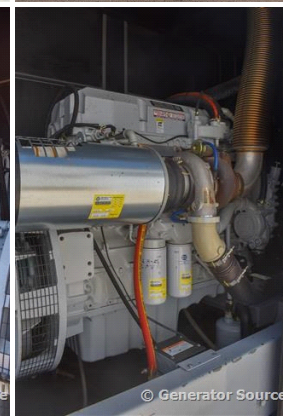

GENERATOR SOURCE

SALES · RENTALS · SERVICE

Spectrum - 410 kW

Generator Set Specs

Unit#: 88505
Manufacturer: Spectrum
Capacity: 410 kW
Rating:
Voltage: 615 Amps @ 277/480 V (60 Hz, Three-Phase)
# of Leads: 12
Model#: 400DSE
Serial#: 0659720

Engine Specs

Mfr: Spectrum
Year: 2000
Hours: 414
Fuel: Diesel
Model#: 6063HK35
Serial#: 06R0578049

Description: Spectrum 410 kW Diesel Generator Model #: 400DSE Serial #: 0659720 Year 2000, 414 Hours, 277/480, 3 Phase Weather Proof Enclosure

Additional Features: Weatherproof Enclosure, Auto Start/Stop, Safety Shut Down, 24 Volt Alternator, Dry Pack Air Cleaner, 600 Amp Circuit Breaker, Muffler, Tank Type Block Heater, Standard Generator Panel, Standard Engine Panel, Engine Mount Radiator, 1000 Gallon Fuel Tank.

Generator Dimensions: 243"L x 63"W x 133"H
Overall Weight: 14,500 lbs.

Price: Call us at 800-853-2073 for a quote

Generator Source thoroughly tests all of our products!

The pricing displayed on our website is subject to change based on deinstallation costs, installation requirements, rigging/disposal, and any other situational variables, but we do try to keep it as up to date as possible.

Copyright © Generator Source. All Rights Reserved. Caterpillar, Detroit, Cummins, Perkins, SDMO, and all other brand names are trademarks of their individual prospective companies.

sales@generatorsource.com - generatorsource.com
303-659-2073 - 1-800-853-2073

FORMERLY
Diesel
SERVICE & SUPPLY