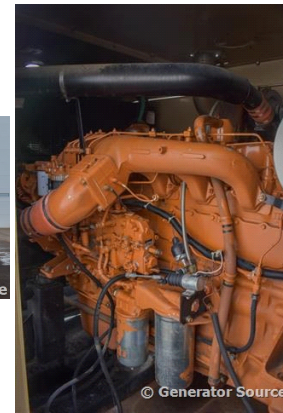

GENERATOR SOURCE

SALES · RENTALS · SERVICE

Generac - 276 kW

Generator Set Specs

Unit#: 88493

Manufacturer: Generac

Capacity: 276 kW

Rating:

Fuel: Diesel

Model#: 76815

Serial#: EK130
A10275

Description: Generac 276 kW Diesel Generator Model #: 328681268B Serial #: A0201980SNE 572 Hours, 277/480 Volt, 3 Phase, Weatherproof Enclosure

Additional Features: Weatherproof Enclosure, Auto Start/Stop, 24v Volt Alternator, Dry pack Air Cleaner, 400 Amp Circuit Breaker, Engine-Mounted Muffler, Tank Type Block Heater, Standard Generator Panel, Standard Engine Panel, Engine Mount Radiator.

Overall Dimensions: 140"L x 56"W x 102"L

Overall Weight: 12,000 lbs.

Price: Call us at 800-853-2073 for a quote

Generator Source thoroughly tests all of our products!

The pricing displayed on our website is subject to change based on deinstallation costs, installation requirements, rigging/disposal, and any other situational variables, but we do try to keep it as up to date as possible.