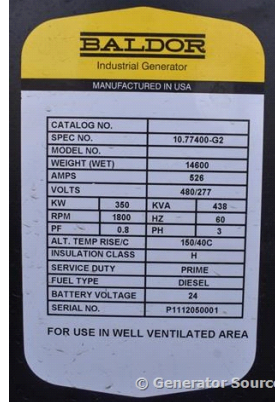

GENERATOR SOURCE

SALES · RENTALS · SERVICE

Baldor - 350 kW

Generator Set Specs

Unit#: 88496
Manufacturer: Baldor
Capacity: 350 kW
Rating: 2
Voltage: 526@480v Amps @ 277/480 V (60 Hz, Three-Phase)
of Leads: 12
Model#: 10.77400-G2
Serial#: P1112050001

Engine Specs

Mfr: Baldor
Year: 2011
Hours: 4308
Fuel: Diesel
Model#: 6135HF485
Serial#: RG6135L020296

Description: Baldor 350 kW Diesel Portable Generator Year 2011, 4308 Hours, 277/480 Volt, 3 Phase, Sound Attenuated Enclosure on Trailer

Additional Features: Trailer-Mounted Sound Attenuated Enclosure, Auto Start/Stop, Safety Shut Down, 24v Volt Alternator, Dry pack Air Cleaner, 806 Amp Circuit Breaker, Engine-Mounted Muffler, Tank Type Block Heater, Generator Panel, Digital Engine Panel, Engine Mount Radiator, 390 Gallon Double Wall Base Fuel Tank.

Overall Dimensions: 280"L x 99"W x 125"H
 Overall Weight: 25,000 lbs.

Price: Call us at 800-853-2073 for a quote

© Generator Source

© Generator Source

© Generator Source

© Generator Source

© Generator Source