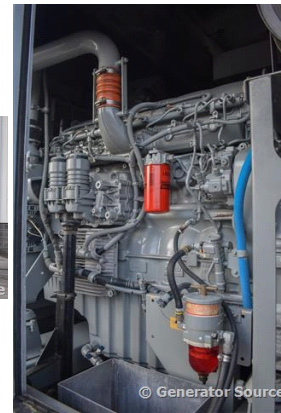

GENERATOR SOURCE

SALES · RENTALS · SERVICE

MTU - 280 kW

Generator Set Specs

Unit#: 88465
Manufacturer: MTU
Capacity: 250 kW
Rating: Standby
Voltage: 421 @ 480v Amps @ MULTI-TAP V (60 Hz)
# of Leads: 12
Model#: DS00250D6SPAH1574
Serial#: 324882-1-1-0910

Engine Specs

Mfr: MTU
Year: 2010
Hours: 2642
Fuel: Diesel
Model#: 6R1600G70S
Serial#: 16301001069

Description: MTU 250 kW Diesel Generator Model #: DS00250D6SPAH1574 Year 2010, 2636 Hours, Multi-Tap, Sound Attenuated Enclosure on Trailer

Additional Features: Trailer-Mounted Sound Attenuated Enclosure, Auto Start/Stop, Safety Shut Down, 24v Volt Alternator, Dry pack Air Cleaner, 1000 Amp Circuit Breaker, Engine-Mounted Muffler, Tank Type Block Heater, Digital Generator Panel, Digital Engine Panel, Engine Mount Radiator.

Overall Dimensions: 244"L x 102"W x 113"H
Overall Weight: 16,000 lbs.

Price: Call us at 800-853-2073 for a quote