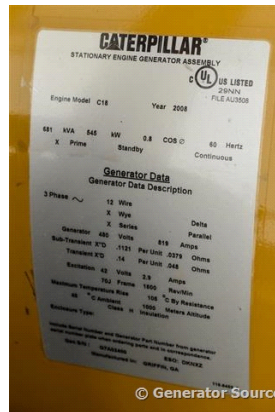

GENERATOR SOURCE

SALES · RENTALS · SERVICE

Caterpillar - 545 kW

Generator Set Specs

Unit#: 88462
Manufacturer: Caterpillar
Capacity: 545 kW
Rating: 2
Voltage: 819 Amps @ 277/480 V (60 Hz, Three-Phase)
# of Leads: 12
Model#: LC7
Serial#: G7A02400

Engine Specs

Mfr: Caterpillar
Year: 2008
Hours: 14177
Fuel: Diesel
Model#: C18
Serial#: EST00673

Description: Caterpillar 545 kW Diesel Generator Model #: LC7 Serial #: G7A02400 Year 2008, 244/480 Volt, 3 Phase, Prime 12 Wire, Open Skid Mounted

Additional Features: Auto Start/Stop, Safety Shut Down, 24v Volt Alternator, 1200 Amp Circuit Breaker, Remote Muffler, Digital Generator Panel, Digital Engine Panel, Engine Mount Radiator.

Generator Dimensions: 162"L x 63"W x 84"H
Overall Dimensions: 112"L x 65"W x 32"H Muffler
Overall Weight: 10,500 lbs.

Price: Call us at 800-853-2073 for a quote

Generator Source thoroughly tests all of our products!

The pricing displayed on our website is subject to change based on deinstallation costs, installation requirements, rigging/disposal, and any other situational variables, but we do try to keep it as up to date as possible.

Copyright © Generator Source. All Rights Reserved. Caterpillar, Detroit, Cummins, Perkins, SDMO, and all other brand names are trademarks of their individual prospective companies.

sales@generatorsource.com - generatorsource.com
303-659-2073 - 1-800-853-2073