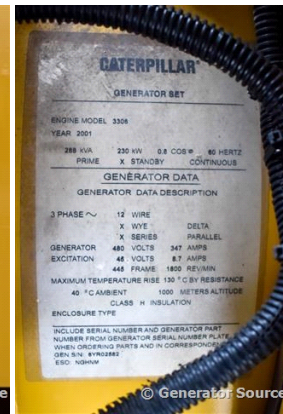

© Generator Source

© Generator Source

© Generator Source

Generator Source thoroughly tests all of our products!

The pricing displayed on our website is subject to change based on deinstallation costs, installation requirements, rigging/disposal, and any other situational variables, but we do try to keep it as up to date as possible.

Copyright © Generator Source. All Rights Reserved. Caterpillar, Detroit, Cummins, Perkins, SDMO, and all other brand names are trademarks of their individual prospective companies.

sales@generatorsource.com - generatorsource.com
303-659-2073 - 1-800-853-2073