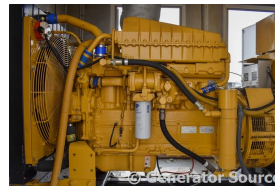

GENERATOR SOURCE

SALES · RENTALS · SERVICE

Caterpillar - 230 kW - SOLD

Generator Set Specs

Unit#: 88443

Manufacturer: Caterpillar

Capacity: 230 kW

Rating: Standby

Voltage: 347@480v Amps @
277/480 V (60 Hz, Three-Phase)

of Leads: 12

Model#: SR4B

Serial#: 6YR92582

Engine Specs

Mfr: Caterpillar

Year: 2001

Hours: 1029

Fuel: Diesel

Model#: 3306

Serial#: 9NR05226

Description: Caterpillar 230 kW Diesel Generator Model #: SR4B, Serial #: LYR92582 Year 2001, 1029 Hours, 277/480 Volt, 3 Phase, Enclosed

Additional Features: Full Enclosure, Auto Start/Stop, Safety Shut Down, 24v Volt Alternator, Dry pack Air Cleaner, 400 Amp Circuit Breaker, Remote Muffler, Tank Type Block Heater, Digital Generator Panel, Digital Engine Panel, Engine Mount Radiator.

Overall Dimensions: 260"L x 107"W x 139"H

Overall Weight: 25,000 lbs.

Price: Call us at 800-853-2073 for a quote

© Generator Source

© Generator Source

© Generator Source

© Generator Source

© Generator Source