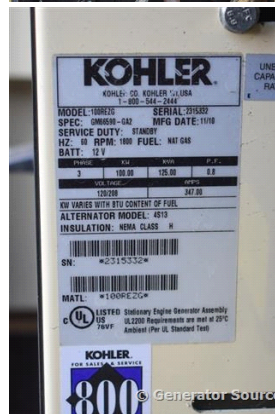

GENERATOR SOURCE

SALES · RENTALS · SERVICE

Kohler - 100 kW NG - SOLD

Generator Set Specs

Unit#: 88416
Manufacturer: Kohler
Capacity: 100 kW
Rating:
Voltage: 347 Amps @ 120/208 V (60 Hz, Three-Phase)
of Leads: 12
Model#: 100REZG
Serial#: 2315332

Engine Specs

Mfr: Kohler
Year: 2010
Hours: 178
Fuel: Natural Gas
Model#: GM 8.1
Serial#:

Description: Kohler 100 kW NG Generator Model #: 100REZG Serial #: 2315332 Year 2010, 178 Hours, 120/208 Volt, 3 Phase, Sound Attenuated Enclosure

Generator Dimensions: 139"L x 45"W x 69"H
 Overall Weight: 5,000 lbs.

Price: Call us at 800-853-2073 for a quote

© Generator Source

© Generator Source

© Generator Source

© Generator Source

© Generator Source