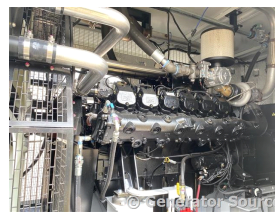

Generator Dimensions: 264"L x 100"W x 124"H
Overall Weight: 18,000 lbs.

Price: Call us at 800-853-2073 for a quote

Generator Source thoroughly tests all of our products!

The pricing displayed on our website is subject to change based on deinstallation costs, installation requirements, rigging/disposal, and any other situational variables, but we do try to keep it as up to date as possible.

Copyright © Generator Source. All Rights Reserved. Caterpillar, Detroit, Cummins, Perkins, SDMO, and all other brand names are trademarks of their individual prospective companies.

sales@generatorsource.com - generatorsource.com
303-659-2073 - 1-800-853-2073

FORMERLY
Diesel
SERVICE & SUPPLY