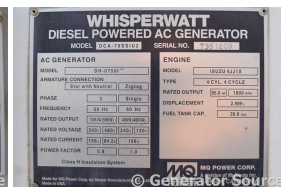

Copyright © Generator Source. All Rights Reserved. Caterpillar, Detroit, Cummins, Perkins, SDMO, and all other brand names are trademarks of their individual prospective companies.

sales@generatorsource.com - generatorsource.com
303-659-2073 - 1-800-853-2073

FORMERLY
Diesel
SERVICE & SUPPLY