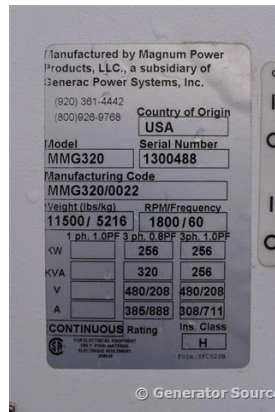

### Engine Specs

**Mfr:** Magnum  
**Year:** 2012  
**Hours:** 3500  
**Fuel:** Diesel  
**Model#:**  
 6090HF485VWXY  
**Serial#:**  
 RG6090L111348

**Description:** Magnum 278 kW Diesel Generator Model #: MMG320 Serial #: 1300488 Year 2012, 3500 Hours, Sound Attenuated Enclosure on Trailer

Generator Dimensions: 235"L x 105"W x 108"H  
 Overall Weight: 14,000 lbs.

**Price:** Call us at 800-853-2073 for a quote

© Generator Source

© Generator Source

© Generator Source

© Generator Source

© Generator Source