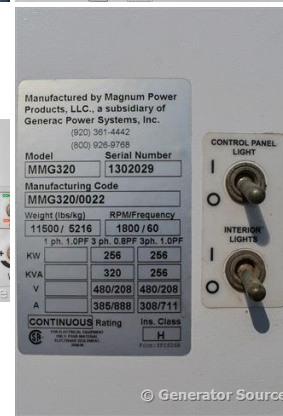

GENERATOR SOURCE

SALES · RENTALS · SERVICE

Magnum - 278 kW

Generator Set Specs

Unit#: 88379
Manufacturer: Magnum
Capacity: 278 kW
Rating:
Voltage: 385/888 Amps @
MULTI TAP V (60 Hz)
# of Leads: 12
Model#: MMG320
Serial#: 1302029

Engine Specs

Mfr: Magnum
Year: 2012
Hours: 3350
Fuel: Diesel
Model#:
6090HF485VWXY
Serial#:
RG6090L114393

Description: Magnum 278 kW Diesel Generator Model #: MMG320 Serial #: 1302029 Year 2012, 3350 Hours, Sound Attenuated Enclosure on Trailer

Additional Features: Trailer-Mounted Sound Attenuated Enclosure, Auto Start/Stop, Safety Shut Down, 12 Volt Alternator, Dry Pack Air Cleaner, 1200 Amp Circuit Breaker, Muffler, Digital Generator Panel, Digital Engine Panel, Engine Mount Radiator.

Generator Dimensions: 235"L x 105"W x 118"H
Overall Weight: 14,000 lbs.

Price: Call us at 800-853-2073 for a quote