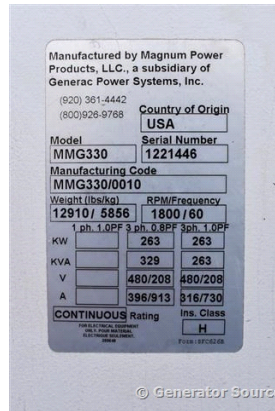

GENERATOR SOURCE

SALES · RENTALS · SERVICE

Magnum - 263 kW

Generator Set Specs

Unit#: 88380
Manufacturer: Magnum
Capacity: 290 kW
Rating:
Voltage: 396/913 Amps @
 MULTI TAP V (60 Hz)
of Leads: 12
Model#: MMG330
Serial#: 1221446

Engine Specs

Mfr: Generac
Year: 2017
Hours: 4500
Fuel: Diesel
Model#: SE503034
Serial#: 512365

Description: Magnum 263 kW Diesel Generator Model #: MMG330 Serial #: 1221446 Year 2017, 4500 Hours, Sound Attenuated Enclosure on Trailer

Generator Dimensions: 235"L x 89"W x 112"H
 Overall Weight: 14,000 lbs.

Price: Call us at 800-853-2073 for a quote

Manufactured by Magnum Power Products, LLC., a subsidiary of Generac Power Systems, Inc.	
(920) 361-4442 (800)928-9788	Country of Origin USA
Model MMG330	Serial Number 1221446
Manufacturing Code MMG330/0010	
Weight (lbs/kg) 12910 / 5856	RPM/Frequency 1800 / 60
1 ph. 1.0PF 3 ph. 0.8PF 3ph. 1.0PF	
KW 263	263
KVA 329	263
V 480/208	480/208
A 396/913	316/730
CONTINUOUS Rating	Ins. Class H