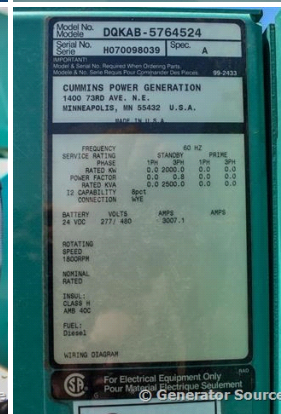

GENERATOR SOURCE

SALES · RENTALS · SERVICE

Cummins - 2000 kW

Generator Set Specs

Unit#: 88344
Manufacturer: Cummins
Capacity: 2000 kW
Rating:
Voltage: 3007.1 Amps @
 277/480 V (60 Hz, Three-Phase)
of Leads: 12
Model#: DQKAB-5764526
Serial#: H070098041

Engine Specs

Mfr: Cummins
Year: 2007
Hours: 460
Fuel: Diesel
Model#: QSKTA60-
 GE
Serial#: 33169818

Description: Cummins 2000 kW Diesel Generator Model #: DQKAB5764526 Serial #: H070098041 Year 2007, 460 Hours, 277/480 Volt, 3 Phase, PowerCommand Controllers, Power Breakers, Open Skid Mounted **Available Sound Attenuated Enclosure with Base Tank**

Additional Features: Auto Start/Stop, Safety Shut Down, 24 V Volt Alternator, Dry Pack Air Cleaner, 3200 Amp Circuit Breaker, Muffler, Tank Type Block Heater, Digital Generator Panel, Digital Engine Panel, Engine Mount Radiator.

Generator Dimensions: 243" L x 99" W x 122" H
 Overall Weight: 41,000 lbs.

Price: Call us at 800-853-2073 for a quote

Generator Source thoroughly tests all of our products!

The pricing displayed on our website is subject to change based on deinstallation costs, installation requirements, rigging/disposal, and any other situational variables, but we do try to keep it as up to date as possible.