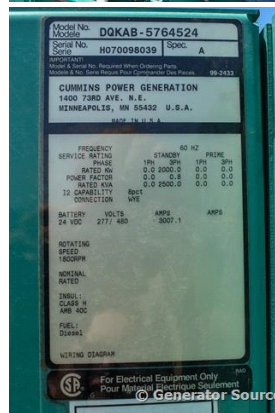

GENERATOR SOURCE

SALES · RENTALS · SERVICE

Cummins - 2000 kW

Generator Set Specs

Unit#: 88343
Manufacturer: Cummins
Capacity: 2000 kW
Rating:
Voltage: 3007.1 Amps @
 277/480 V (60 Hz, Three-Phase)
of Leads: 6
Model#: DQKAB-5764525
Serial#: H070098037

Engine Specs

Mfr: Cummins
Year: 2007
Hours: 1560
Fuel: Diesel
Model#: QSKTA60-GE
Serial#: 33169842

Description: Cummins 2000 kW Diesel Generator Model #: DQKAB5764525 Serial #: H070098037 Year 2007, 1560 Hours, 277/480 Volt, 3 Phase, PowerCommand Controllers, Power Breakers, Open Skid Mounted **Available Sound Attenuated Enclosure with Base Tank**

Additional Features: Auto Start/Stop, Safety Shut Down, 24 V Volt Alternator, Dry Pack Air Cleaner, 3200 Amp Circuit Breaker, Muffler, Tank Type Block Heater, Digital Generator Panel, Digital Engine Panel, Engine Mount Radiator.

Generator Dimensions: 243" L x 99" W x 122" H
 Overall Weight: 41,000 lbs.

Price: Call us at 800-853-2073 for a quote

Generator Source thoroughly tests all of our products!

The pricing displayed on our website is subject to change based on deinstallation costs, installation requirements, rigging/disposal, and any other situational variables, but we do try to keep it as up to date as possible.