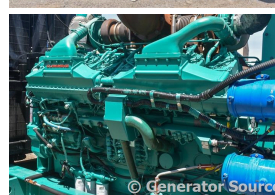

Generator Source thoroughly tests all of our products!

The pricing displayed on our website is subject to change based on deinstallation costs, installation requirements, rigging/disposal, and any other situational variables, but we do try to keep it as up to date as possible.