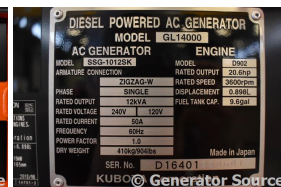

GENERATOR SOURCE

SALES · RENTALS · SERVICE

Kubota - 14 kW

Generator Set Specs

Unit#: GM10013
Manufacturer: Kubota
Capacity: 14 kW
Rating: 3
Voltage: 50 Amps @ 120/240 V
 (60 Hz, Single-Phase)
of Leads:
Model#: SSG10125K
Serial#:

Engine Specs

Mfr: Kubota
Year: 2020
Hours: 0
Fuel: Diesel
Model#:
Serial#:

Description: New Kubota 14 kW Diesel Generator, 120/240 Volt, Single Phase.

Additional Features: Safety Shut Down, 12 Volt Alternator, Dry Pack Air Cleaner, 60 Amp Circuit Breaker, Engine-Mounted Muffler, 9.6 Gallon Fuel Tank.