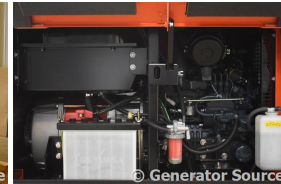

GENERATOR SOURCE

SALES · RENTALS · SERVICE

Kubota - 14 kW

Generator Set Specs

Unit#: GM10013
Manufacturer: Kubota
Capacity: 14 kW
Rating: 3
Voltage: 50 Amps @ 120/240 V
 (60 Hz, Single-Phase)
of Leads:
Model#: SSG10125K
Serial#:

Engine Specs

Mfr: Kubota
Year: 2020
Hours: 0
Fuel: Diesel
Model#:
Serial#:

Description: New Kubota 14 kW Diesel Generator, 120/240 Volt, Single Phase.

Additional Features: Safety Shut Down, 12 Volt Alternator, Dry Pack Air Cleaner, 60 Amp Circuit Breaker, Engine-Mounted Muffler, 9.6 Gallon Fuel Tank.