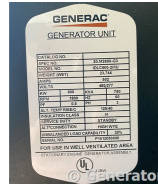

GENERATOR SOURCE

SALES · RENTALS · SERVICE

Generac - 600 kW

Generator Set Specs

Unit#: 88282
Manufacturer: Generac
Capacity: 600 kW
Rating:
Voltage: 902 Amps @ 277/480 V (60 Hz, Three-Phase)
of Leads: 12
Model#: IDLC600-2MU
Serial#: P1412050006

Engine Specs

Mfr: Generac
Year: 2014
Hours: 1853
Fuel: Diesel
Model#: S6R-Y2PTAW-1
Serial#: 67855

Description: Generac 600 kW Diesel Generator Set Model #: IDLC600-2MU Serial #: P1412050006 Year 2014, 1853 Hours Run, 277/480 Volt, 3 Phase, Sound Attenuated Enclosure, 1560 Gallon Double Wall Base Fuel Tank.

Additional Features: Sound Attenuated Enclosure, Auto Start/Stop, Safety Shut Down, 24 Volt Alternator, Dry Pack Air Cleaner, 1600 Amp Circuit Breaker, Muffler, Tank Type Block Heater, Digital Generator Panel, Digital Engine Panel, Engine Mount Radiator, 1560 Gallon Double Wall Base Fuel Tank.

Generator Dimensions: 246"L x 94"W x 137"H
 Overall Weight: 24,000 lbs.

Price: Call us at 800-853-2073 for a quote

Generator Source thoroughly tests all of our products!

The pricing displayed on our website is subject to change based on deinstallation costs, installation requirements, rigging/disposal, and any other situational variables, but we do try to keep it as up to date as possible.