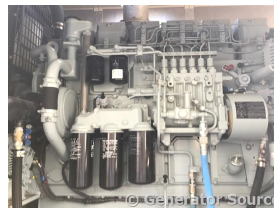

GENERATOR SOURCE

SALES · RENTALS · SERVICE

Generac - 600 kW

Generator Set Specs

Unit#: 88282
Manufacturer: Generac
Capacity: 600 kW
Rating:
Voltage: 902 Amps @ 277/480 V (60 Hz, Three-Phase)
of Leads: 12
Model#: IDLC600-2MU
Serial#: P1412050006

Engine Specs

Mfr: Generac
Year: 2014
Hours: 1853
Fuel: Diesel
Model#: S6R-Y2PTAW-1
Serial#: 67855

Description: Generac 600 kW Diesel Generator Set Model #: IDLC600-2MU Serial #: P1412050006 Year 2014, 1853 Hours Run, 277/480 Volt, 3 Phase, Sound Attenuated Enclosure, 1560 Gallon Double Wall Base Fuel Tank.

Additional Features: Sound Attenuated Enclosure, Auto Start/Stop, Safety Shut Down, 24 Volt Alternator, Dry Pack Air Cleaner, 1600 Amp Circuit Breaker, Muffler, Tank Type Block Heater, Digital Generator Panel, Digital Engine Panel, Engine Mount Radiator, 1560 Gallon Double Wall Base Fuel Tank.

Generator Dimensions: 246"L x 94"W x 137"H
 Overall Weight: 24,000 lbs.

Price: Call us at 800-853-2073 for a quote

Generator Source thoroughly tests all of our products!

The pricing displayed on our website is subject to change based on deinstallation costs, installation requirements, rigging/disposal, and any other situational variables, but we do try to keep it as up to date as possible.