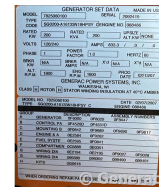

### Generator Set Specs

**Unit#:** 88262  
**Manufacturer:** Generac  
**Capacity:** 200 kW  
**Rating:**  
**Voltage:** 833 Amps @ 120/240 V (60 Hz, Single-Phase)  
**# of Leads:** 4  
**Model#:** 7825060100  
**Serial#:** 2092419

### Engine Specs

**Mfr:** Generac  
**Year:** 2007  
**Hours:** 446  
**Fuel:** Natural Gas  
**Model#:**  
 EK130EAAD88486  
**Serial#:** A13696

**Description:** Generac 200 kW Natural Gas Generator Model #: 7825060100 Serial #: 2092419 Year 2007, 446 Hours, 120/480 Volt, Single Phase, Sound Attenuated Enclosure

Generator Dimensions: 188" L x 54" W x 69" H  
 Overall Weight: 9,500 lbs.

**Price:** Call us at 800-853-2073 for a quote

**Generator Source thoroughly tests all of our products!**

The pricing displayed on our website is subject to change based on deinstallation costs, installation requirements, rigging/disposal, and any other situational variables, but we do try to keep it as up to date as possible.