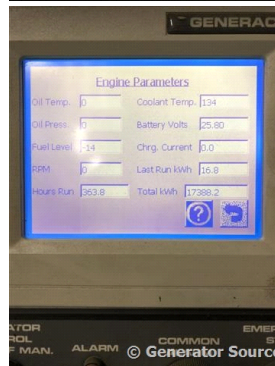

Voltage: 902 Amps @ 480 V (60 Hz, Three-Phase)

of Leads: 12

Model#: MB600

Serial#: 2101653

Engine Specs

Mfr: Generac

Year: 2009

Hours: 363

Fuel:

Model#: P222FE

Serial#:

900229EUYOB

Description: 600 kW Industrial Bi-Fuel Generator

Additional Features: Auto Start/Stop, Safety Shut Down, 24 Volt Alternator, Dry Pack Air Cleaner, 1000 Amp Circuit Breaker, Muffler, Tank Type Block Heater, Digital Generator Panel, Digital Engine Panel, Engine Mount Radiator.

Generator Dimensions: 143"L x 74"W x 105"H

Overall Weight: 12,000 lbs.

Price: Call us at 800-853-2073 for a quote

Generator Source thoroughly tests all of our products!

The pricing displayed on our website is subject to change based on deinstallation costs, installation requirements, rigging/disposal, and any other situational variables, but we do try to keep it as up to date as possible.