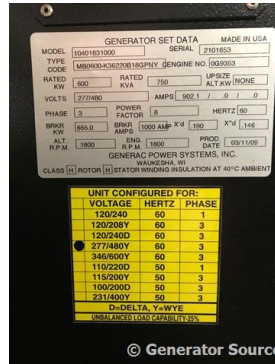

GENERATOR SOURCE

SALES · RENTALS · SERVICE

Doosan - 600 kW

Generator Set Specs

Unit#: 88258

Manufacturer: Doosan

Capacity: 600 kW

Rating:

Voltage: 902 Amps @ 480 V (60 Hz, Three-Phase)

of Leads: 12

Model#: MB600

Serial#: 2101653

Engine Specs

Mfr: Generac

Year: 2009

Hours: 363

Fuel:

Model#: P222FE

Serial#:

900229EUYOB

Description: 600 kW Industrial Bi-Fuel Generator

Additional Features: Auto Start/Stop, Safety Shut Down, 24 Volt Alternator, Dry Pack Air Cleaner, 1000 Amp Circuit Breaker, Muffler, Tank Type Block Heater, Digital Generator Panel, Digital Engine Panel, Engine Mount Radiator.

Generator Dimensions: 143"L x 74"W x 105"H

Overall Weight: 12,000 lbs.

Price: Call us at 800-853-2073 for a quote

Generator Source thoroughly tests all of our products!

The pricing displayed on our website is subject to change based on deinstallation costs, installation requirements, rigging/disposal, and any other situational variables, but we do try to keep it as up to date as possible.