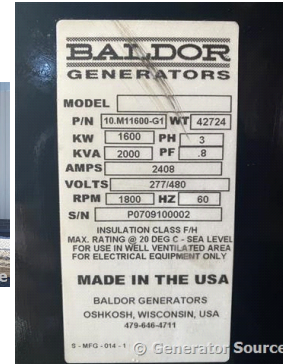

GENERATOR SOURCE

SALES · RENTALS · SERVICE

Baldor - 1600 kW

Generator Set Specs

Unit#: 88245
Manufacturer: Baldor
Capacity: 1600 kW
Rating:
Voltage: 2408 Amps @ 480 V
(60 Hz, Three-Phase)
# of Leads: 6
Model#: 10.M11600-61
Serial#: P0709100002

Engine Specs

Mfr: Baldor
Year: 2006
Hours: 1709
Fuel: Diesel
Model#: S16R-Y1PTA-2
Serial#: 13166

Description: Baldor 1600 kW Diesel Generator Model #: 10.M11600G1 Serial #: P0709100002 Year 2006, 1709.3 Hours, 480 Volt, 3 Phase, Sound Attenuated Enclosure on Base Tank

Additional Features: Sound Attenuated Enclosure, Auto Start/Stop, Safety Shut Down, 24 Volt Alternator, Dry Pack Air Cleaner, 2500 Amp Circuit Breaker, Muffler, Tank Type Block Heater, Digital Generator Panel, Digital Engine Panel, Engine Mount Radiator, 2800 Gallon Fuel Tank.

Generator Dimensions: 314" x 109"x 156"
Overall Weight: 50,000 lbs.

Price: Call us at 800-853-2073 for a quote

Generator Source thoroughly tests all of our products!

The pricing displayed on our website is subject to change based on deinstallation costs, installation requirements, rigging/disposal, and any other situational variables, but we do try to keep it as up to date as possible.