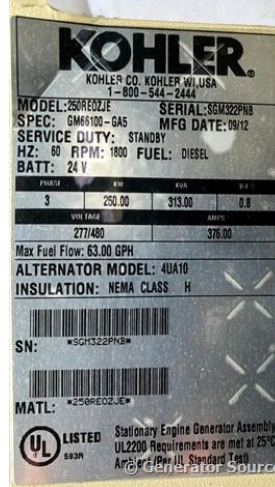

GENERATOR SOURCE

SALES · RENTALS · SERVICE

Kohler - 250 kW - SOLD

Generator Set Specs

Unit#: 88240
Manufacturer: Kohler
Capacity: 250 kW
Rating:
Voltage: 376 Amps @ 277/480 V (60 Hz, Three-Phase)
of Leads: 12
Model#: 250REOZJE
Serial#: SGM322PNB

Engine Specs

Mfr: Kohler
Year: 2012
Hours: 409
Fuel: Diesel
Model#: 6090HF484
Serial#: RG6090L113520

Description: Kohler 250 kW Diesel Generator Model #: 250REOZJE Serial #: SGM322PNB Year 2012, 409.5 Hours, 277/480 Volt, 3 Phase, Weatherproof Enclosure with Base Tank

Additional Features: Weatherproof Enclosure, Auto Start/Stop, Safety Shut Down, 24 Volt Alternator, Dry Pack Air Cleaner, 4000 Amp Circuit Breaker, Muffler, Tank Type Block Heater, Digital Generator Panel, Digital Engine Panel, Engine Mount Radiator, 555 Gallon Fuel Tank.

Generator Dimensions: 202" x 55"x 105"
 Overall Weight: 12,000 lbs.

Price: Call us at 800-853-2073 for a quote

Generator Source thoroughly tests all of our products!

The pricing displayed on our website is subject to change based on deinstallation costs, installation requirements, rigging/disposal, and any other situational variables, but we do try to keep it as up to date as possible.